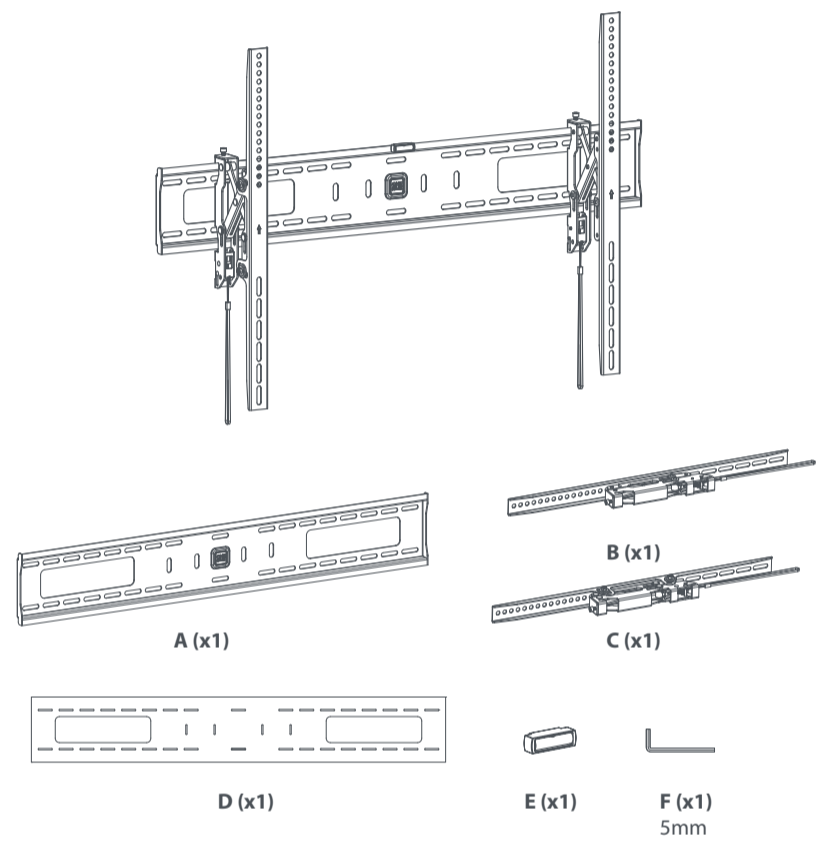

Universal
900 x 600 max

- Package M**
- M-A** 4 x M8x12mm
 - M-B** 4 x M5x14mm
 - M-C** 4 x M6x14mm
 - M-D** 4 x M6x30mm
 - M-E** 4 x M8x30mm
 - M-F** 4 x M8x50mm
 - M-G** 4 x D5 / D8
 - M-H** 8 x ø15xø8x5mm
 - M-I** 8 x ø15xø8x15mm

- Package W**
- W-A** 6 x ST6.3x55mm
 - W-B** 6 x ø10x50mm
 - W-C** 6 x D6
- Separate the waste
Differenzia i Rifiuti
-
- fischer**
SAFETY INSIDE
- <http://www.oneforall.com/documents>

Universal Electronics BV - Europe & International
P.O. Box 3332, 7500 DH Enschede
The Netherlands
WN4920
713553
RDN-1010524

START

1

2

WARNING

Please verify that the supporting surface will safely support the combined weight of the equipment and all attached hardware and components

60mm ø10mm

55mm ø4.5mm

3a